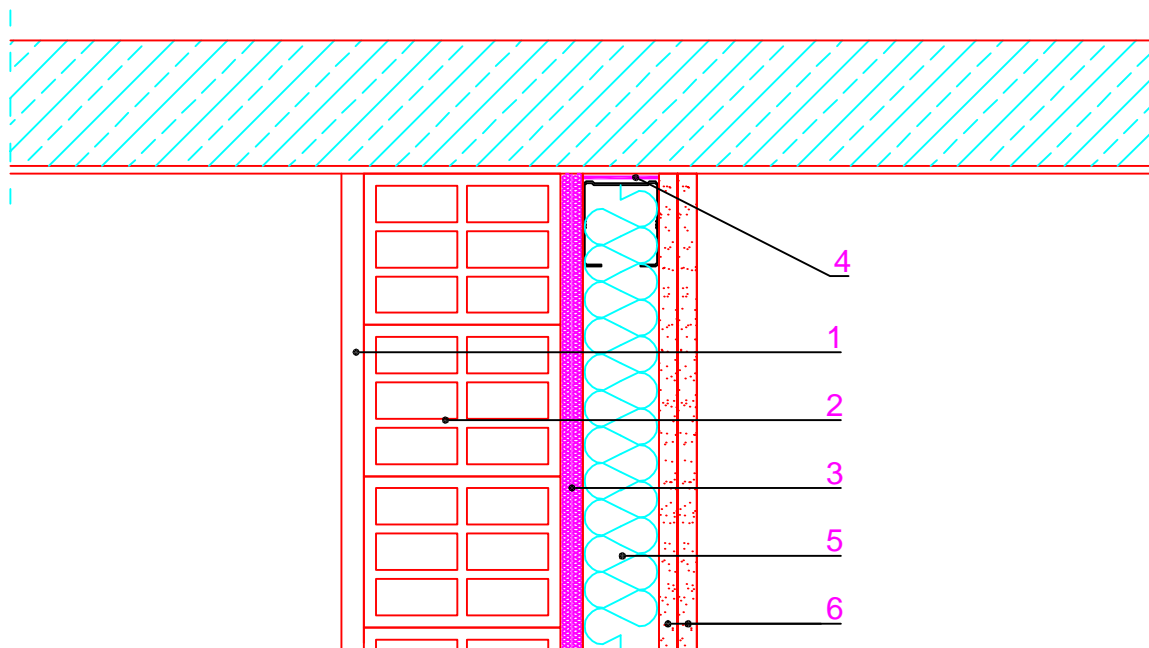

R<sub>w</sub>(C;C<sub>tr</sub>)dB

59 (-1 ; -4)

1. Plaster coat
2. Double hollow brick th. 13 cm
3. TECSOUND® 2FT 45
4. TECSOUND® S 50 BAND
5. Mineral wool (th: 50mm; d: 15kg/m<sup>3</sup>)
6. 2 layers of 13mm gypsum plasterboard